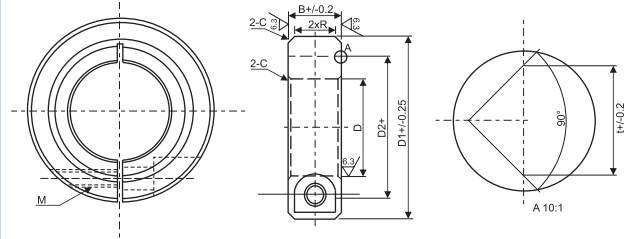

RSB & RSC

کد کلا	D	D1	B	To Fit Accessory Screw	قیمت	
					دلار	تومان
RSB 3	3	16	9	M3x6		
RSC 3						
RSB 4	4	16	9	M3x6		
RSC 4						
RSB 5	5	16	9	M3x6		
RSC 5						
RSB 6	6	16	9	M3x6		
RSC 6						
RSB 8	8	18	9	M3x6		
RSC 8						
RSB 9	9	24	9	M3x10		
RSC 9						
RSB 10	10	24	9	M3x10		
RSC 10						
RSB 12	12	28	11	M4x12		
RSC 12						
RSB 13	13	30	11	M4x12		
RSC 13						
RSB 14	14	30	11	M4x12		
RSC 14						
RSB 15	15	34	13	M5x16		
RSC 15						
RSB 16	16	34	13	M5x16		
RSC 16						
RSB 17	17	36	13	M5x16		
RSC 17						
RSB 18	18	38	13	M5x16		
RSC 18						
RSB 20	20	40	15	M6x16		
RSC 20						
RSB 25	25	45	15	M6x16		
RSC 25						
RSB 30	30	54	15	M6x16		
RSC 30						
RSB 35	35	57	15	M6x18		
RSC 35						
RSB 40	40	60	15	M6x18		
RSC 40						
RSB 45	45	73	19	M6x18		
RSC 45						
RSB 50	50	78	19	M8x25		
RSC 50						
RSB 55	55	82	19	M8x25		
RSC 55						
RSB 60	60	88	19	M8x25		
RSC 60						
RSB 65	65	93	19	M8x25		
RSC 65						
RSB 70	70	99	19	M8x25		
RSC 70						
RSB 75	75	103	19	M8x25		
RSC 75						
RSB 80	80	108	19	M8x25		
RSC 80						

بست تک پیچ RSB